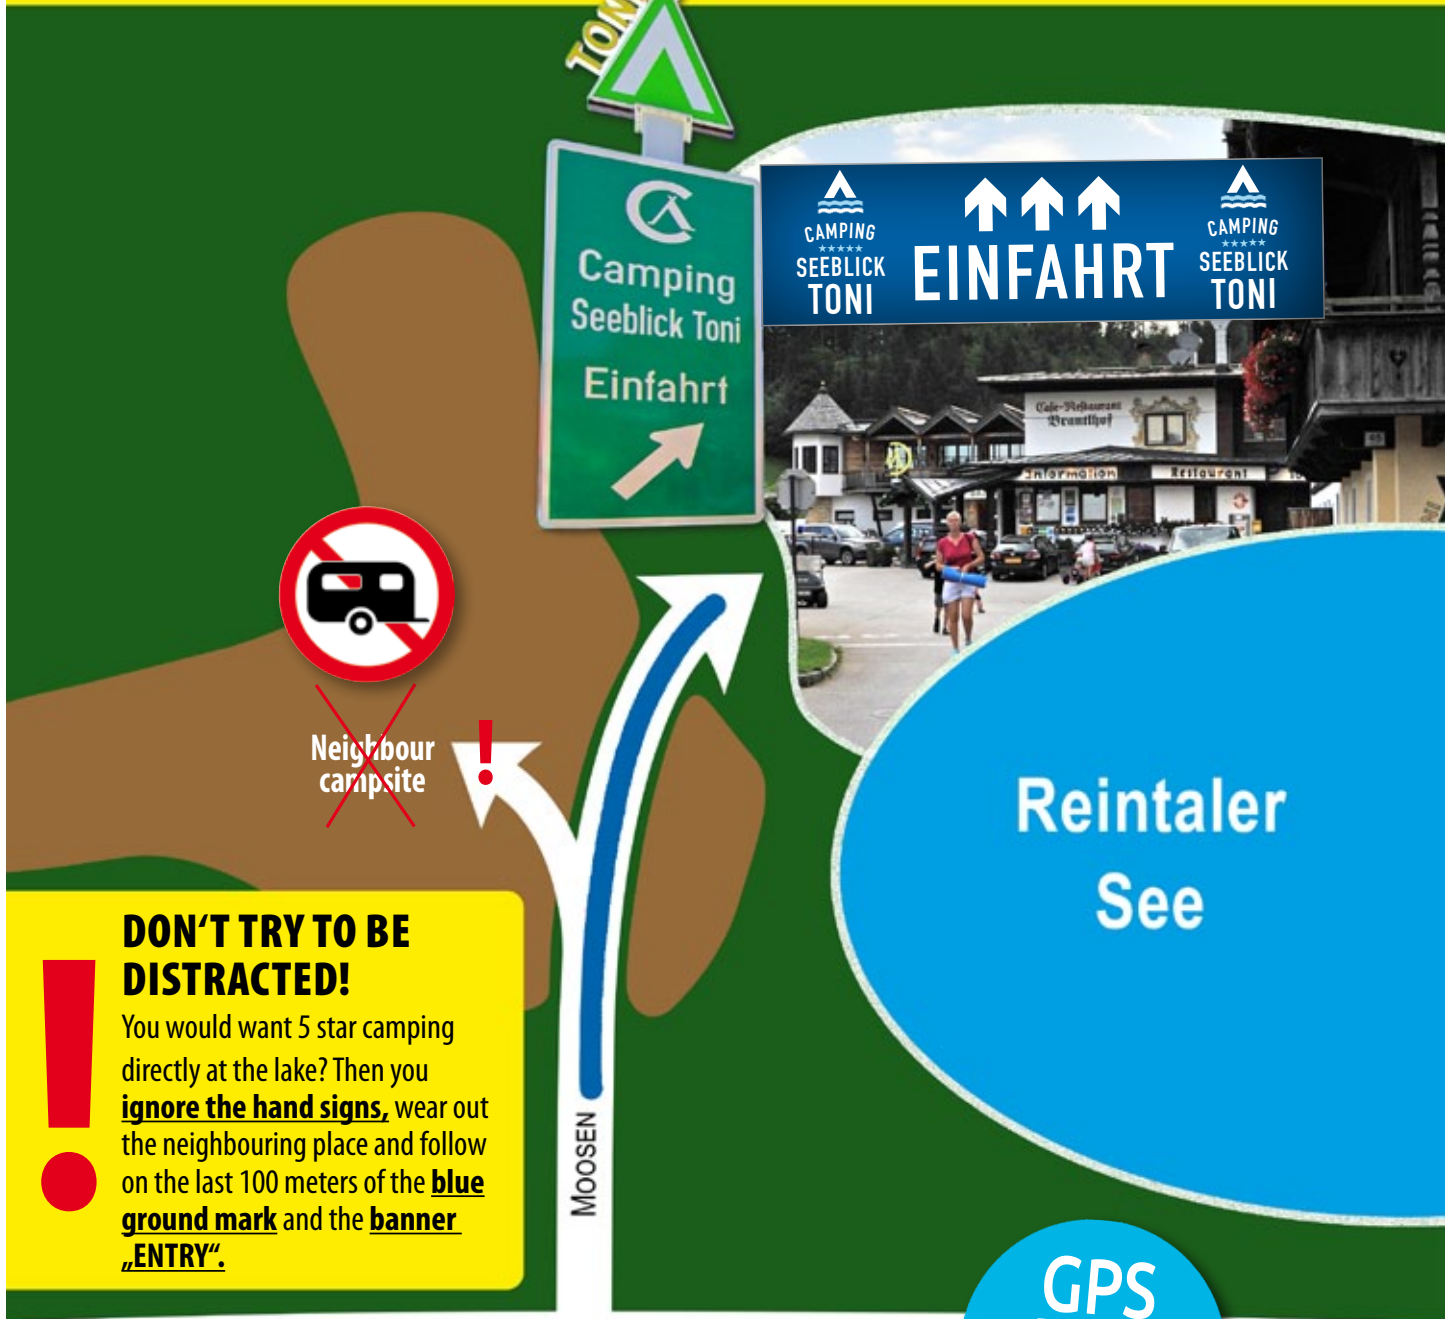

# ARRIVAL CAMPING SEEBLICK TONI

SEEN STRASSE

**GPS**  
 L: N47°27'40"  
 B: E11°54'24"